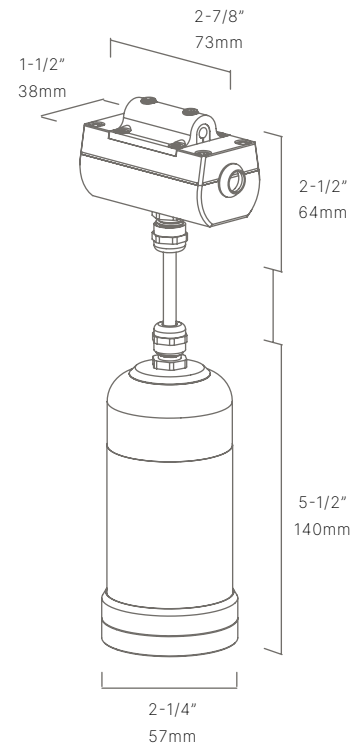

MADE IN USA
WITH DOMESTIC & IMPORTED MATERIALS